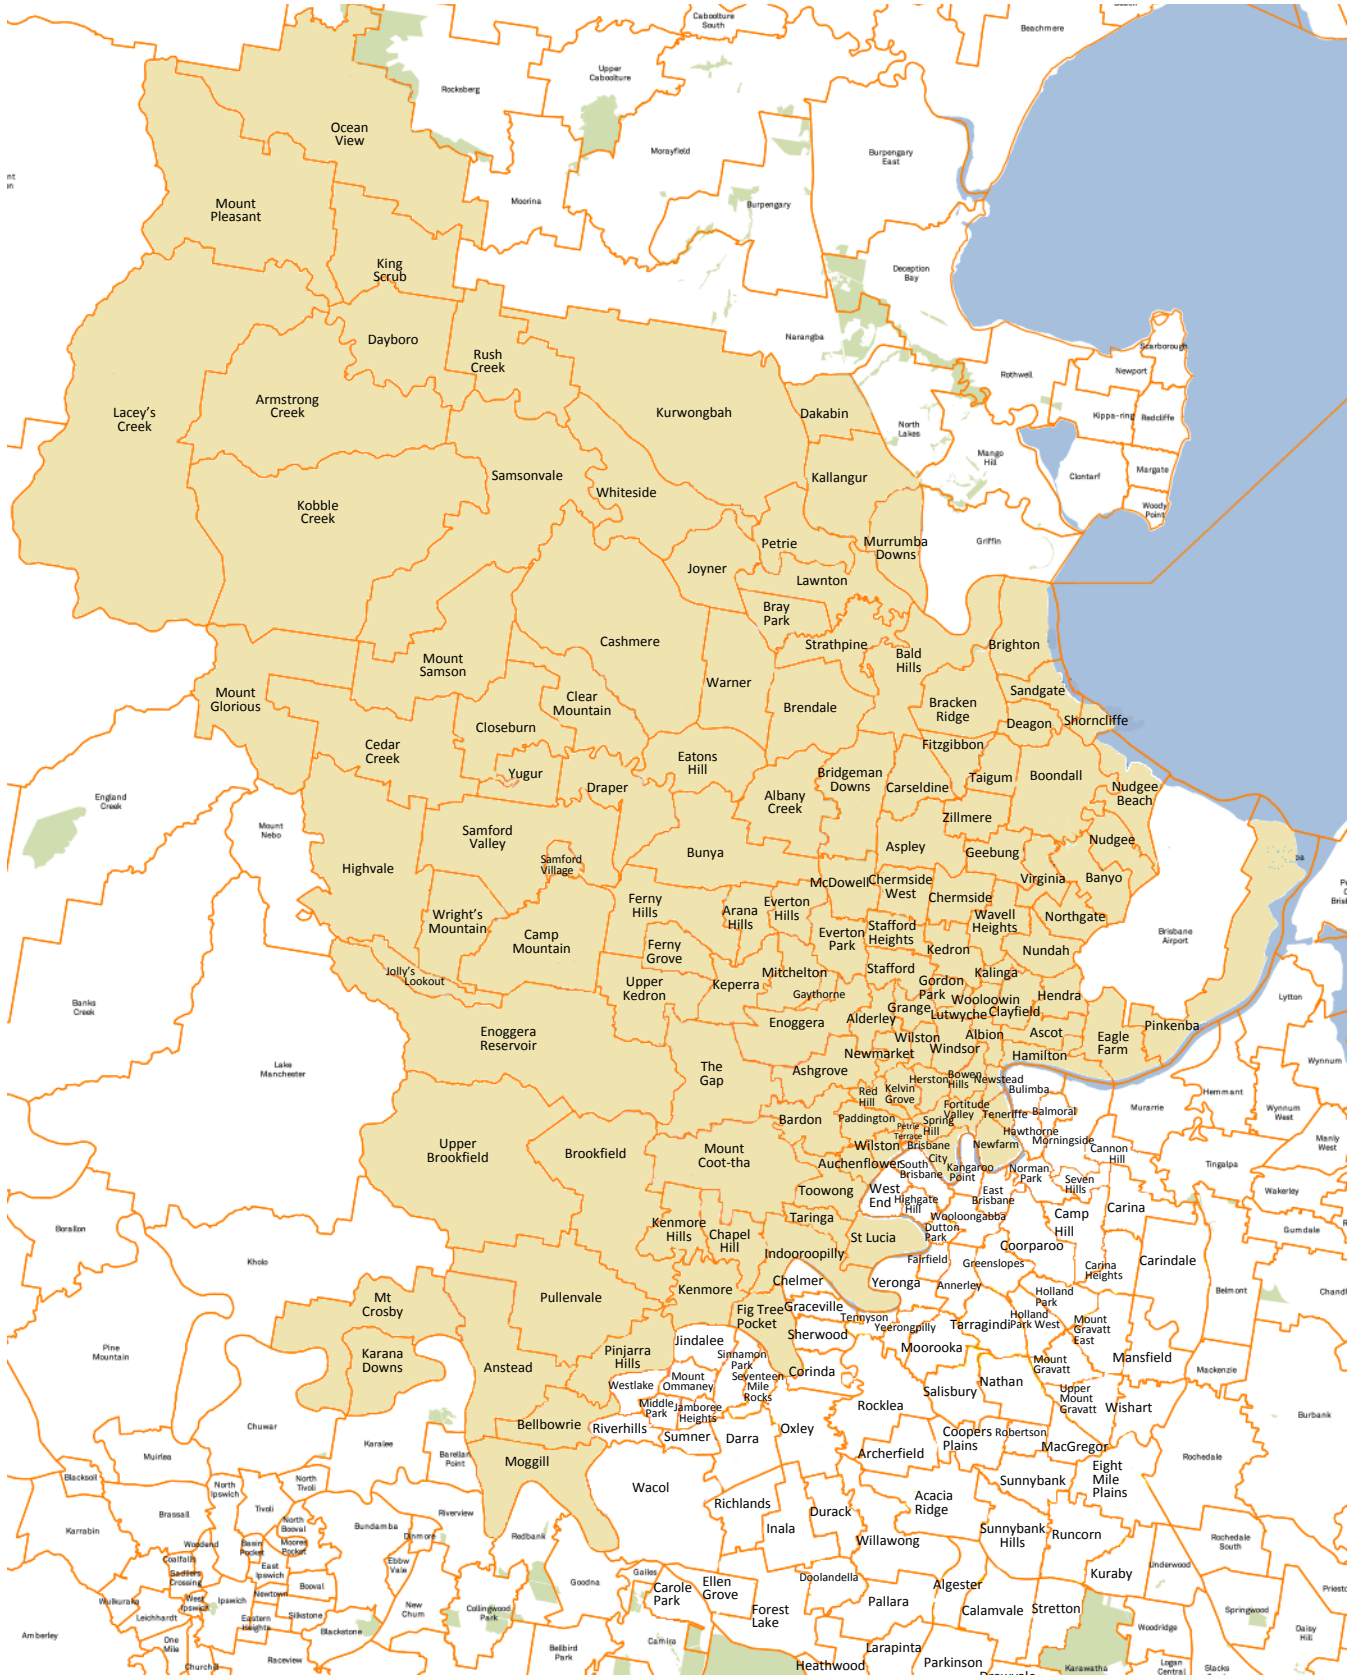

Queensland Centre for Perinatal and Infant Mental Health

Zero to Four Family Support Service

Zero to Four Family Support Service Catchment Postcode List

Albany Creek	4035	Closeburn	4520	Keperra	4054	Rush Creek	4521
Albion	4010	Dakabin	4503	King Scrub	4521	Samford	4520
Alderley	4051	Dayboro	4521	Kobble Creek	4520	Samsonvale	4520
Anstead	4070	Deagon	4017	Kurwongbah	4503	Sandgate	4017
Arana Hills	4054	Dorrington	4060	Lacey's Creek	4520	Shorncliffe	4017
Armstrong Creek	4520	Draper	4520	Lawnton	4501	Spring Hill	4000
Ascot	4007	Eagle Farm	4009	Lutwyche	4030	St Johns Wood	4060
Ashgrove	4060	Eagle Junction	4011	Mango Hill	4509	St Lucia	4067
Aspley	4034	Eatons Hill	4037	McDowall	4053	Stafford	4053
Auchenflower	4066	Enoggera	4051	Milton	4064	Stafford Heights	4053
Bald Hills	4036	Everton Hills	4053	Mitchelton	4053	Strathpine	4500
Banyo	4014	Everton Park	4053	Moggill	4070	Taigum	4018
Bardon	4065	Ferny Grove	4055	Mt Coot-tha	4066	Taringa	4068
Bellbowrie	4070	Ferny Hills	4055	Mt Crosby	4306	Teneriffe	4005
Boondall	4034	Fig Tree Pocket	4069	Mt Glorious	4520	The Gap	4061
Bowen Hills	4006	Fitzgibbon	4018	Mt Nebo	4520	Toombul	4012
Bracken Ridge	4017	Fortitude Valley	4006	Mt Pleasant	4521	Toowong	4066
Bray Park	4500	Gaythorne	4051	Mt Samson	4520	Torwood	4066
Brendale	4500	Geebung	4034	Murrumba Downs	4503	Upper Brookfield	4069
Bridgeman		Gordon Park	4031	New Farm	4005	Upper Kedron	4055
Downs	4035	Grange	4051	Newmarket	4051	Virginia	4014
Brighton	4017	Griffin	4503	Newstead	4006	Warner	4500
Brisbane	4000	Grovely	4054	North Lakes	4509	Wavell Heights	4012
Brookfield	4069	Hamilton	4007	Northgate	4013	Whiteside	4503
Bunya	4055	Hendra	4011	Nudgee	4014	Wight's Mtn	4520
Bunyaville	4053	Herston	4006	Nudgee Beach	4014	Wilston	4051
Camp Mountain	4520	Highvale	4520	Nundah	4012	Windsor	4030
Carseldine	4034	Indooroopilly	4068	Ocean View	4521	Wooloowin	4030
Cashmere	4500	Ironside	4067	Oxford Park	4053	Yugar	4520
Cedar Creek	4520	Ithaca	4059	Paddington	4064	Zillmere	4034
Chapel Hill	4069	Jolly's Lookout	4520	Petrie	4502		
Chermside	4032	Joyner	4500	Petrie Terrace	4000		
Chermside West	4032	Kallangur	4503	Pinjarra Hills	4069		
Clayfield	4011	Karana Downs	4306	Pinkenba	4008		
Clear Mountain	4500	Kedron	4031	Pullenvale	4069		
Chermside West	4032	Kelvin Grove	4059	Rainworth	4065		
Clayfield	4011	Kenmore	4069	Red Hill	4059		
Clear Mountain	4500	Kenmore Hills	4069	Rosalie	4064		